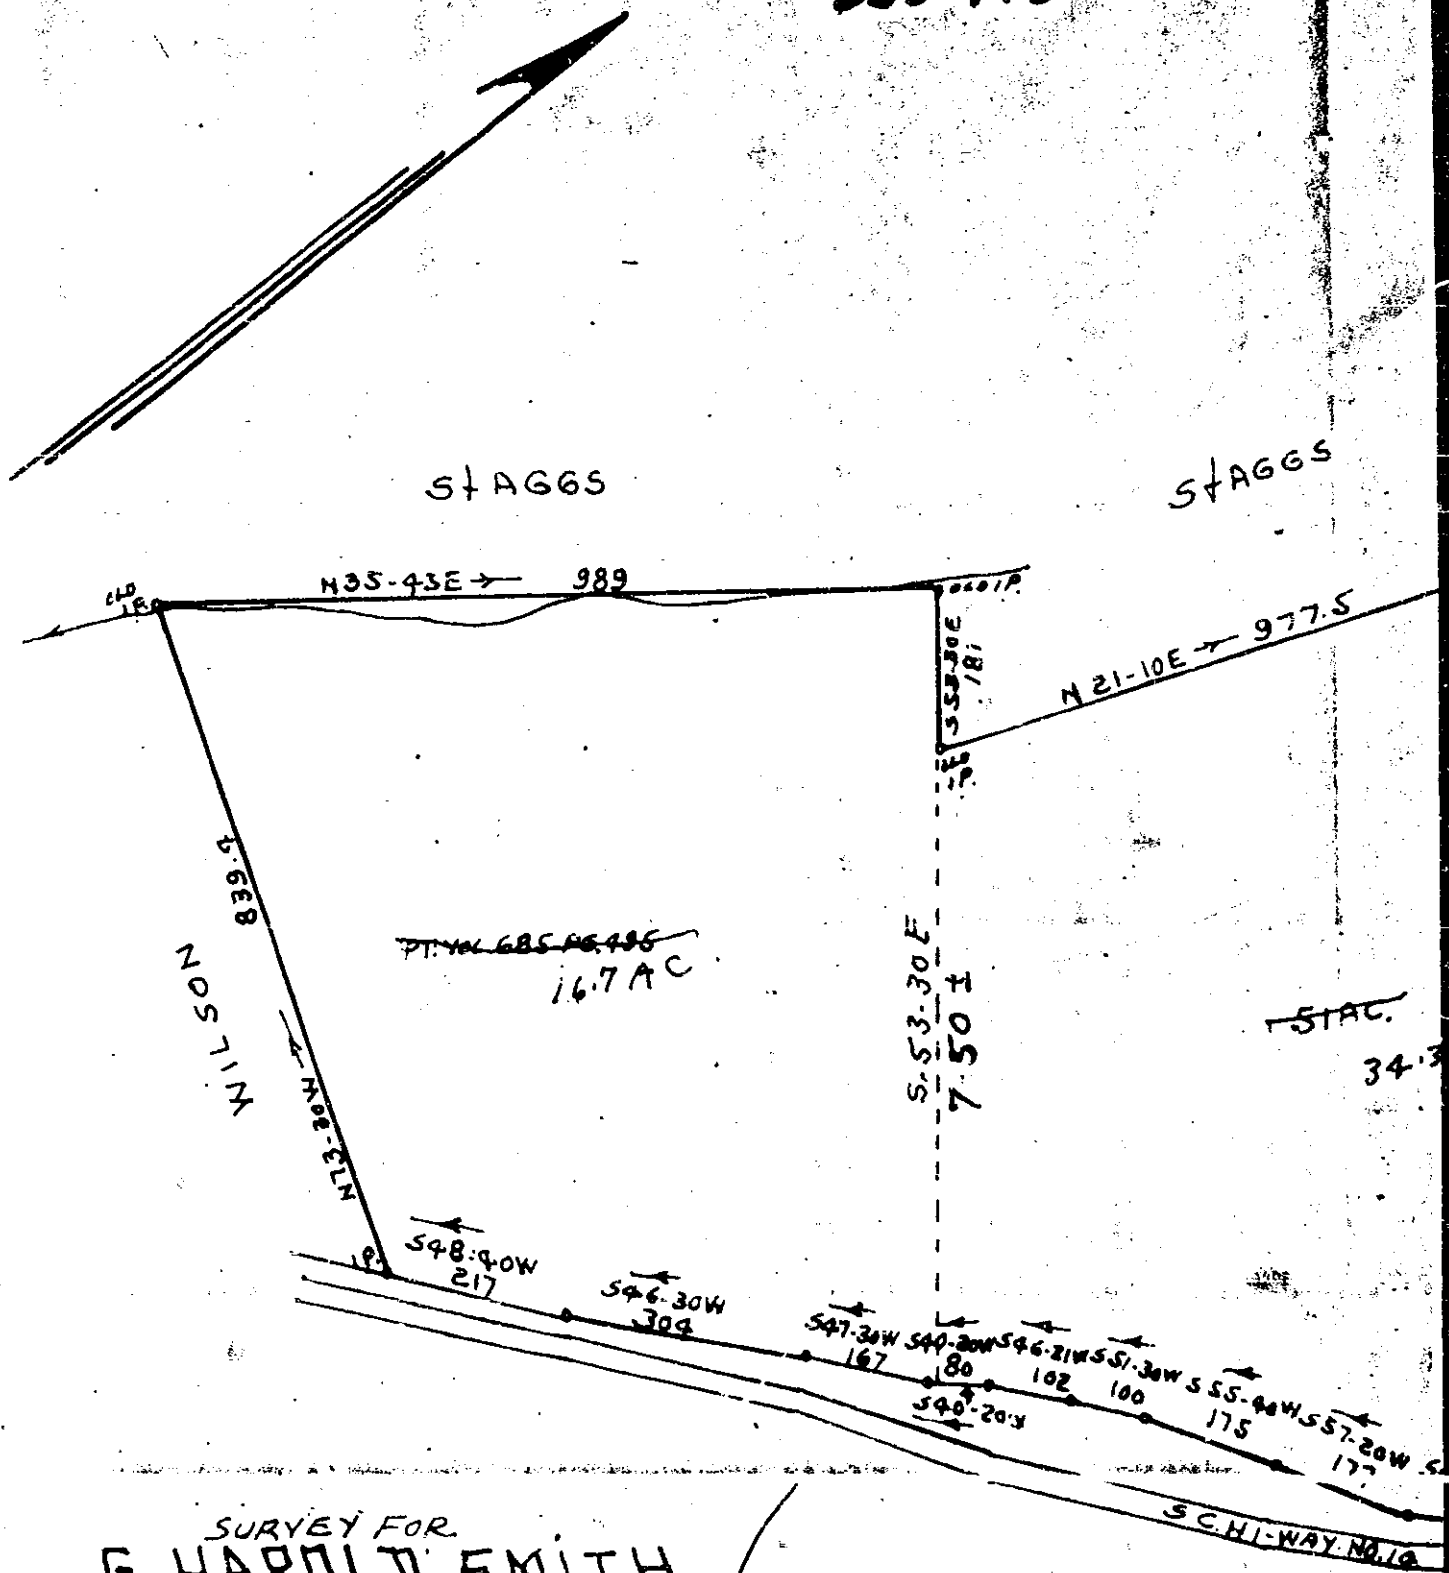

Plat Book SSS Page 440

J-112

116-440

SURVEY FOR
G. HAROLD SMITH.
 GREENVILLE CO. S.C.
 ABOUT 1/2 MI. SW OF GOWENSVILLE
 SEE PLAT BY W.P. MORROW FOR
 J.D. LANFORD SEPT. 1944. ALSO
 VOL. 685 PG. 495. 1"=200' S-13-1971
 FIELDS, D. ATKINS. W.N. WILLIS ENGRS.
 SPARTANBURG, S.C.